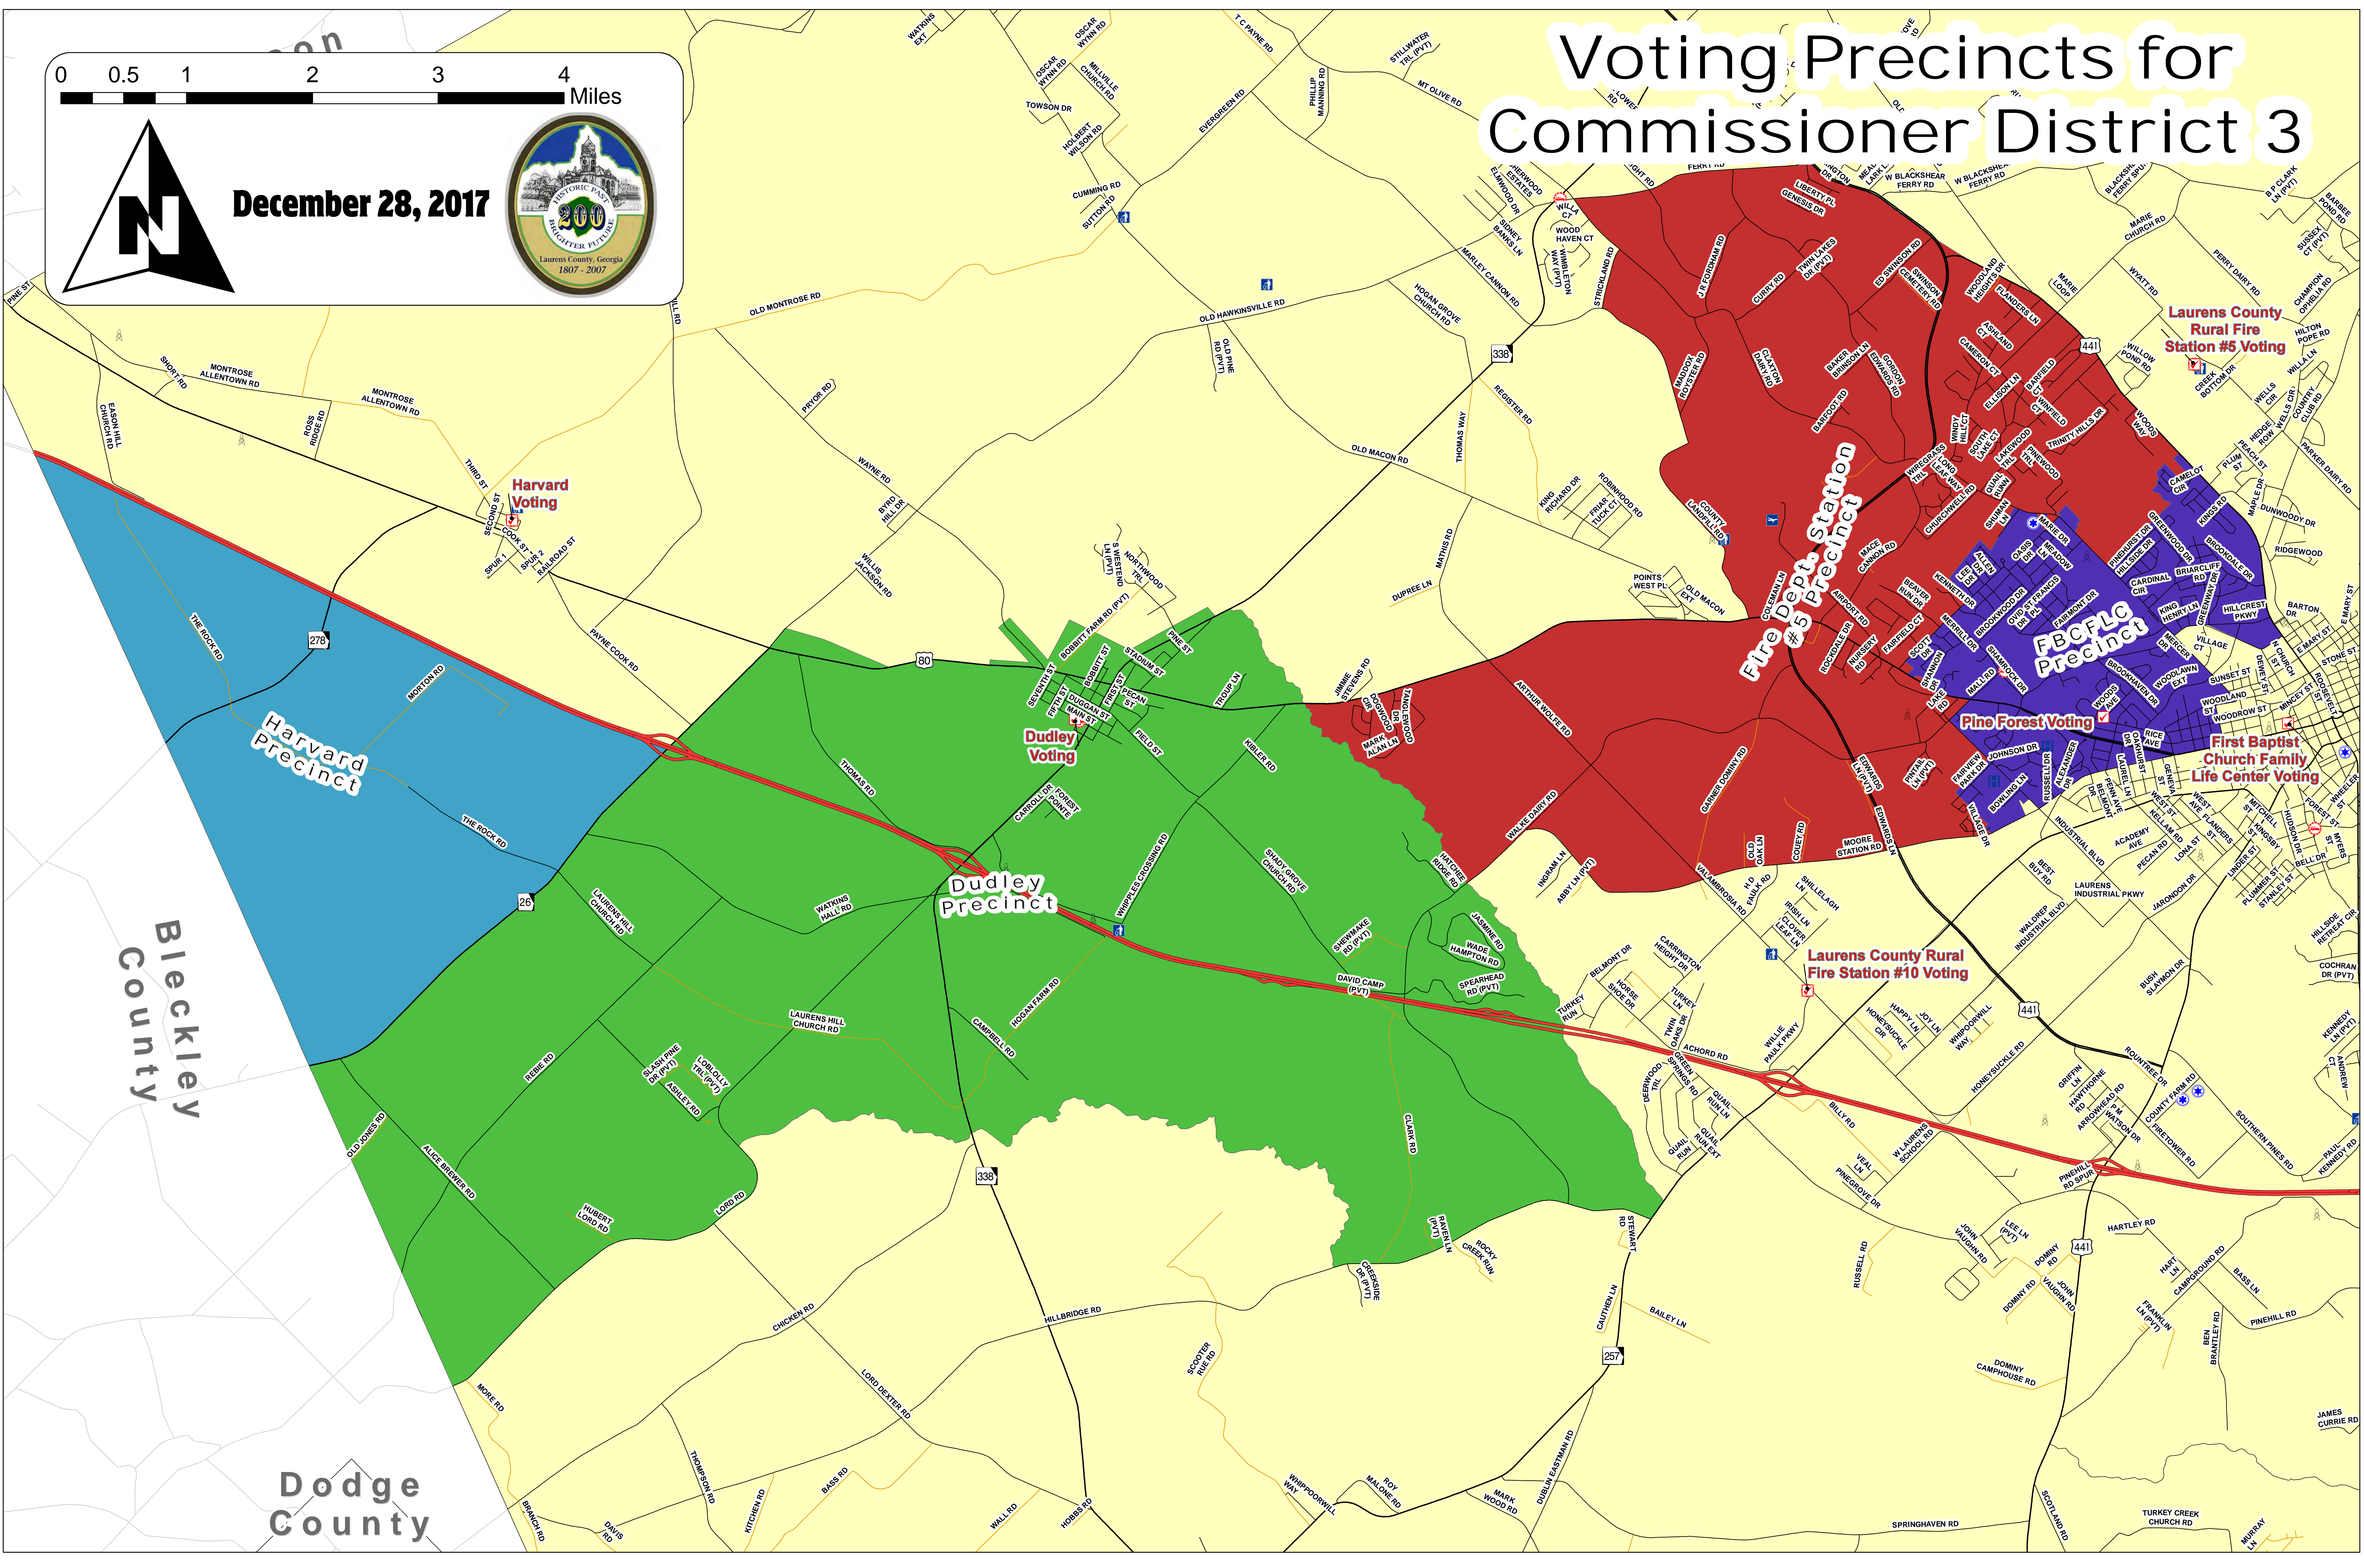

Voting Precincts for Commissioner District 3

0 0.5 1 2 3 4 Miles

December 28, 2017

LaGrange, Georgia
1807 - 2007

Harvard Voting

Dudley Voting

Dudley Precinct

Fire Dept. Station #5 Precinct

Pine Forest Voting

FBCFLC Precinct

First Baptist Church Family Life Center Voting

LaGrange Rural Fire Station #10 Voting

LaGrange Rural Fire Station #5 Voting

Bleckley County

Dodge County